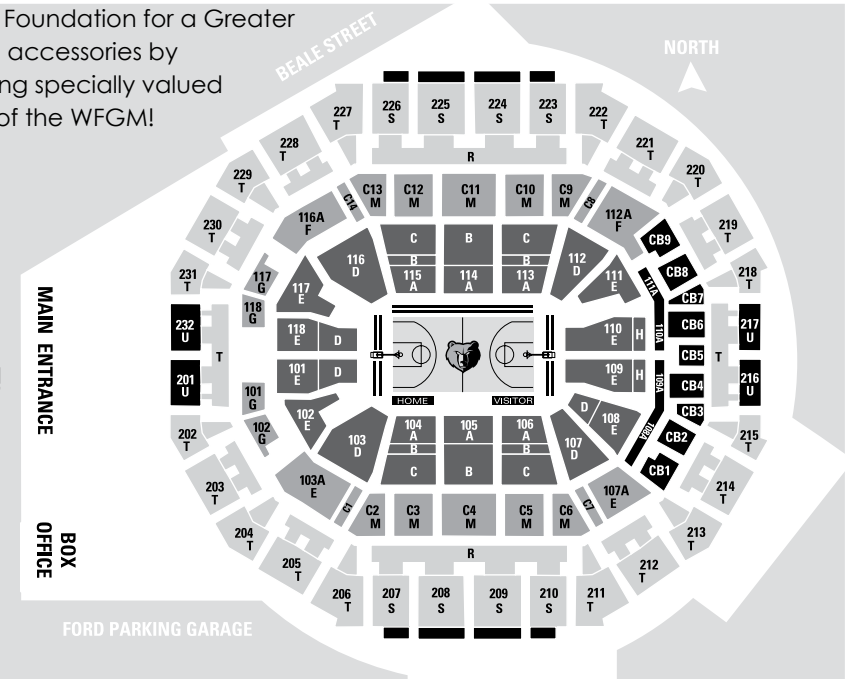

BENEFITING WORLD POVERTY DAY - OCTOBER 17, 2008

**FRIDAY, OCTOBER 10 VS. CHARLOTTE BOBCATS, 7PM**  
**PLAZA IV TICKETS ARE ONLY \$45!! TERRACE II TICKETS ARE \$10!!**

Price Code	Area	Gate Price	WFGM Price
A	Courtside*	\$227	\$200
B	Plaza I*	\$150	\$135
C	Plaza II*	\$107	\$95
D	Plaza III	\$82	\$70
E	Plaza IV	\$62	\$45
F	Plaza V	\$49	\$45
G	Plaza VI	\$38	\$35
M	First Tennessee Club*	\$99	\$80
R	Terrace I	\$47	\$35
S	Terrace II	\$35	\$10
T	Terrace III	\$18	\$15

\*These tickets include access to the exclusive First Tennessee Club Level & Opus Restaurant